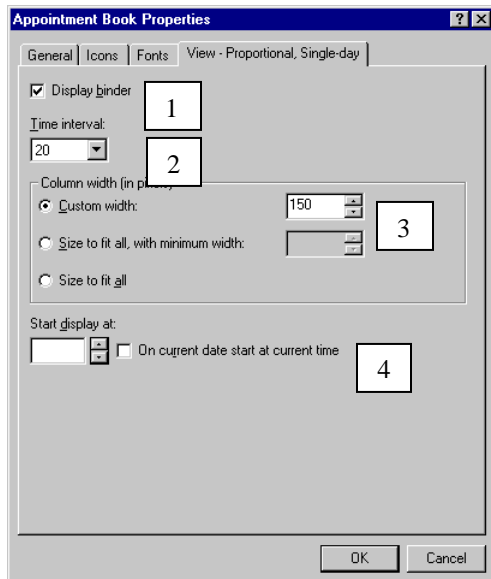

Book Settings

View Proportional Single-day

1. Same as View non-proportional single day.
2. Same as View non-proportional single day.
3. Same as View non-proportional single day.
4. You can set the time and day that you wish to display when you first log on to the application.