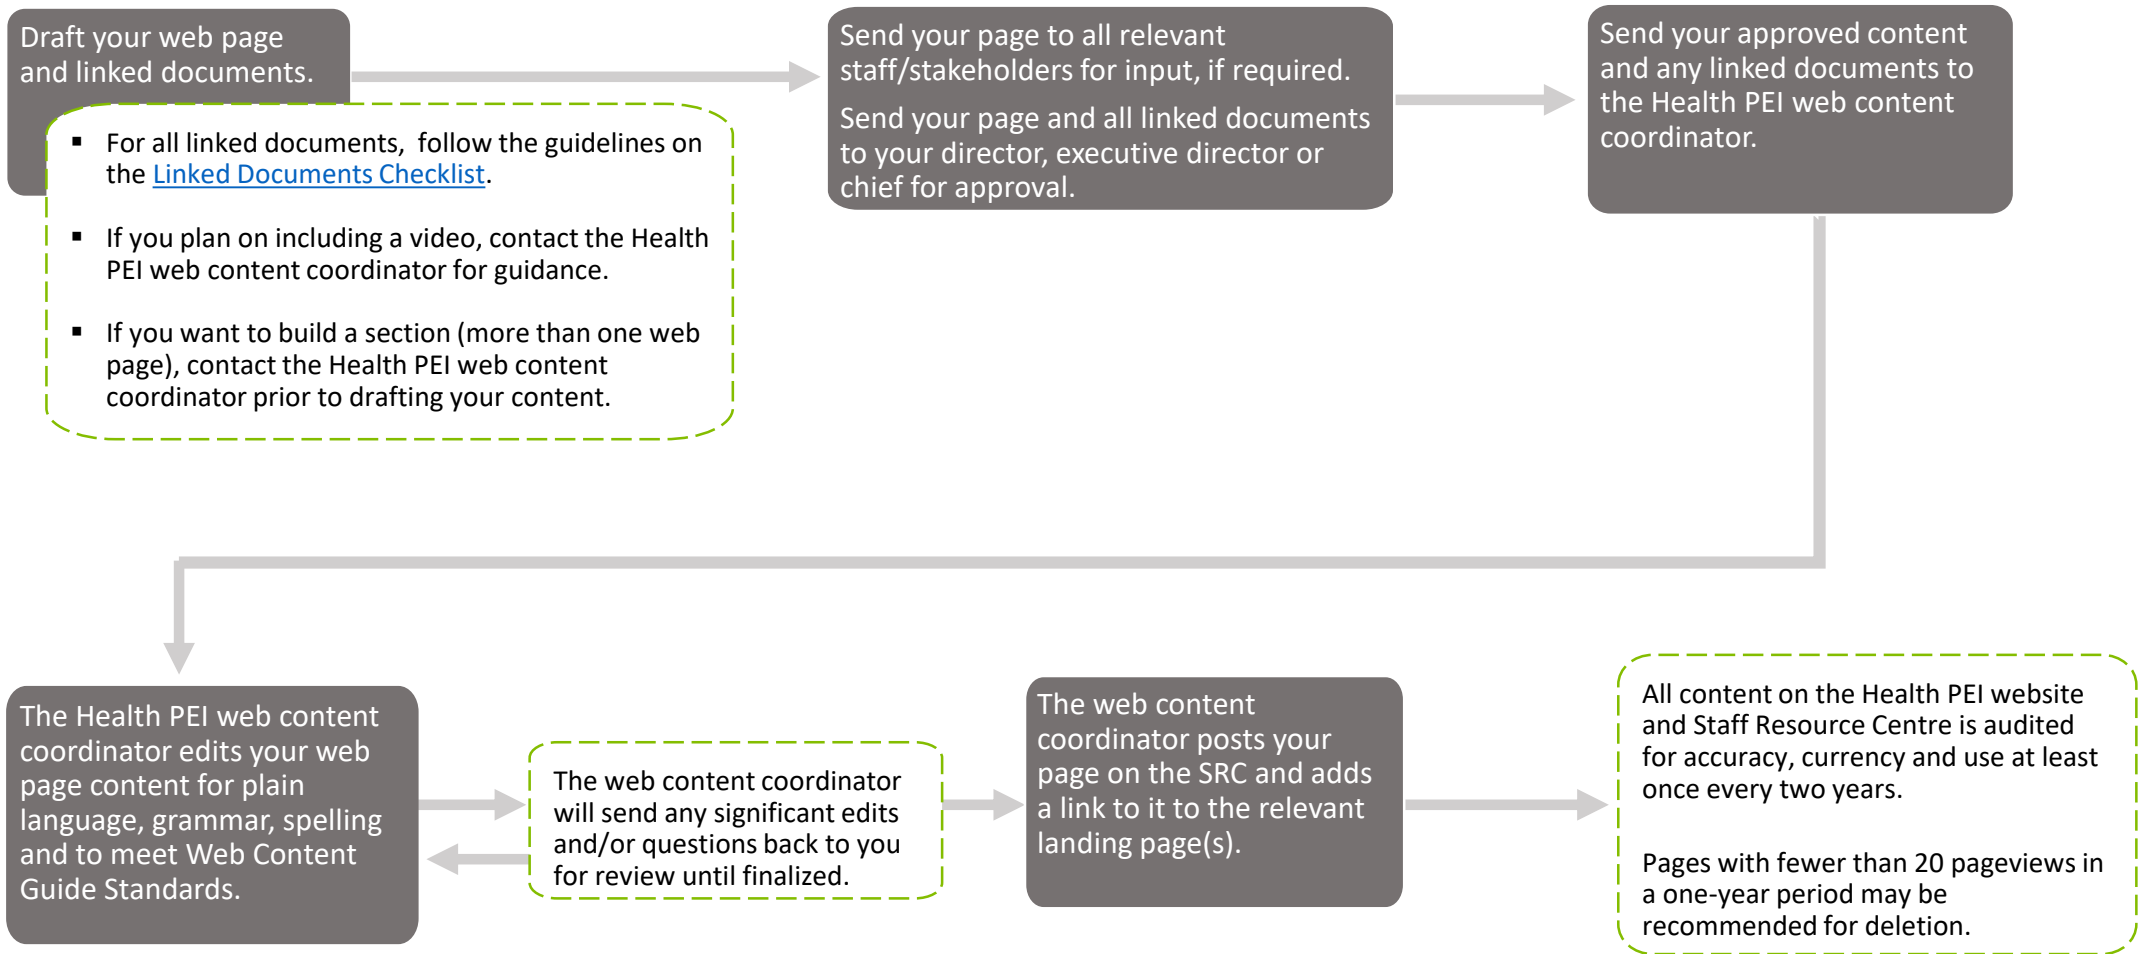

How to add a web page to the Health PEI Staff Resource Centre (SRC)

Contact the Health PEI web content coordinator HealthPEIWeb@ihis.org