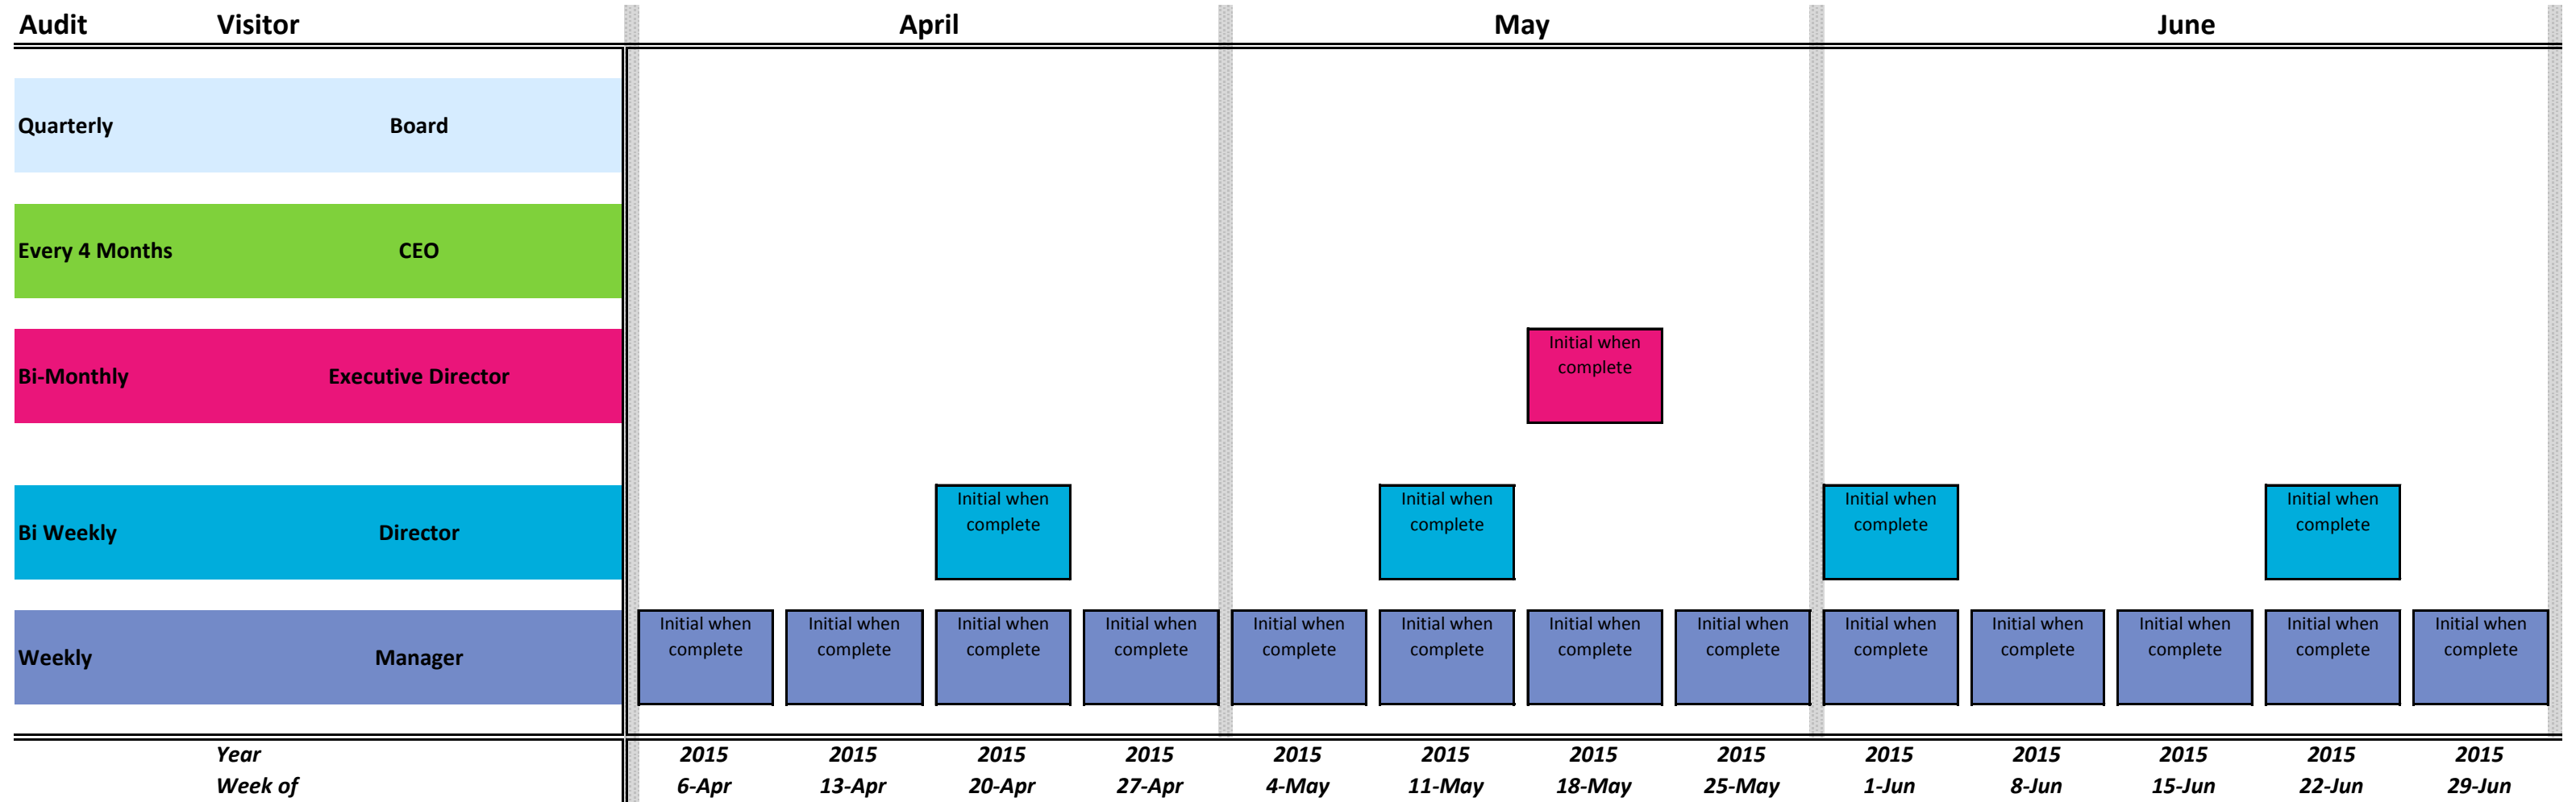

# Visit Pyramid 2015/2016

Location: Pharmacare PCH