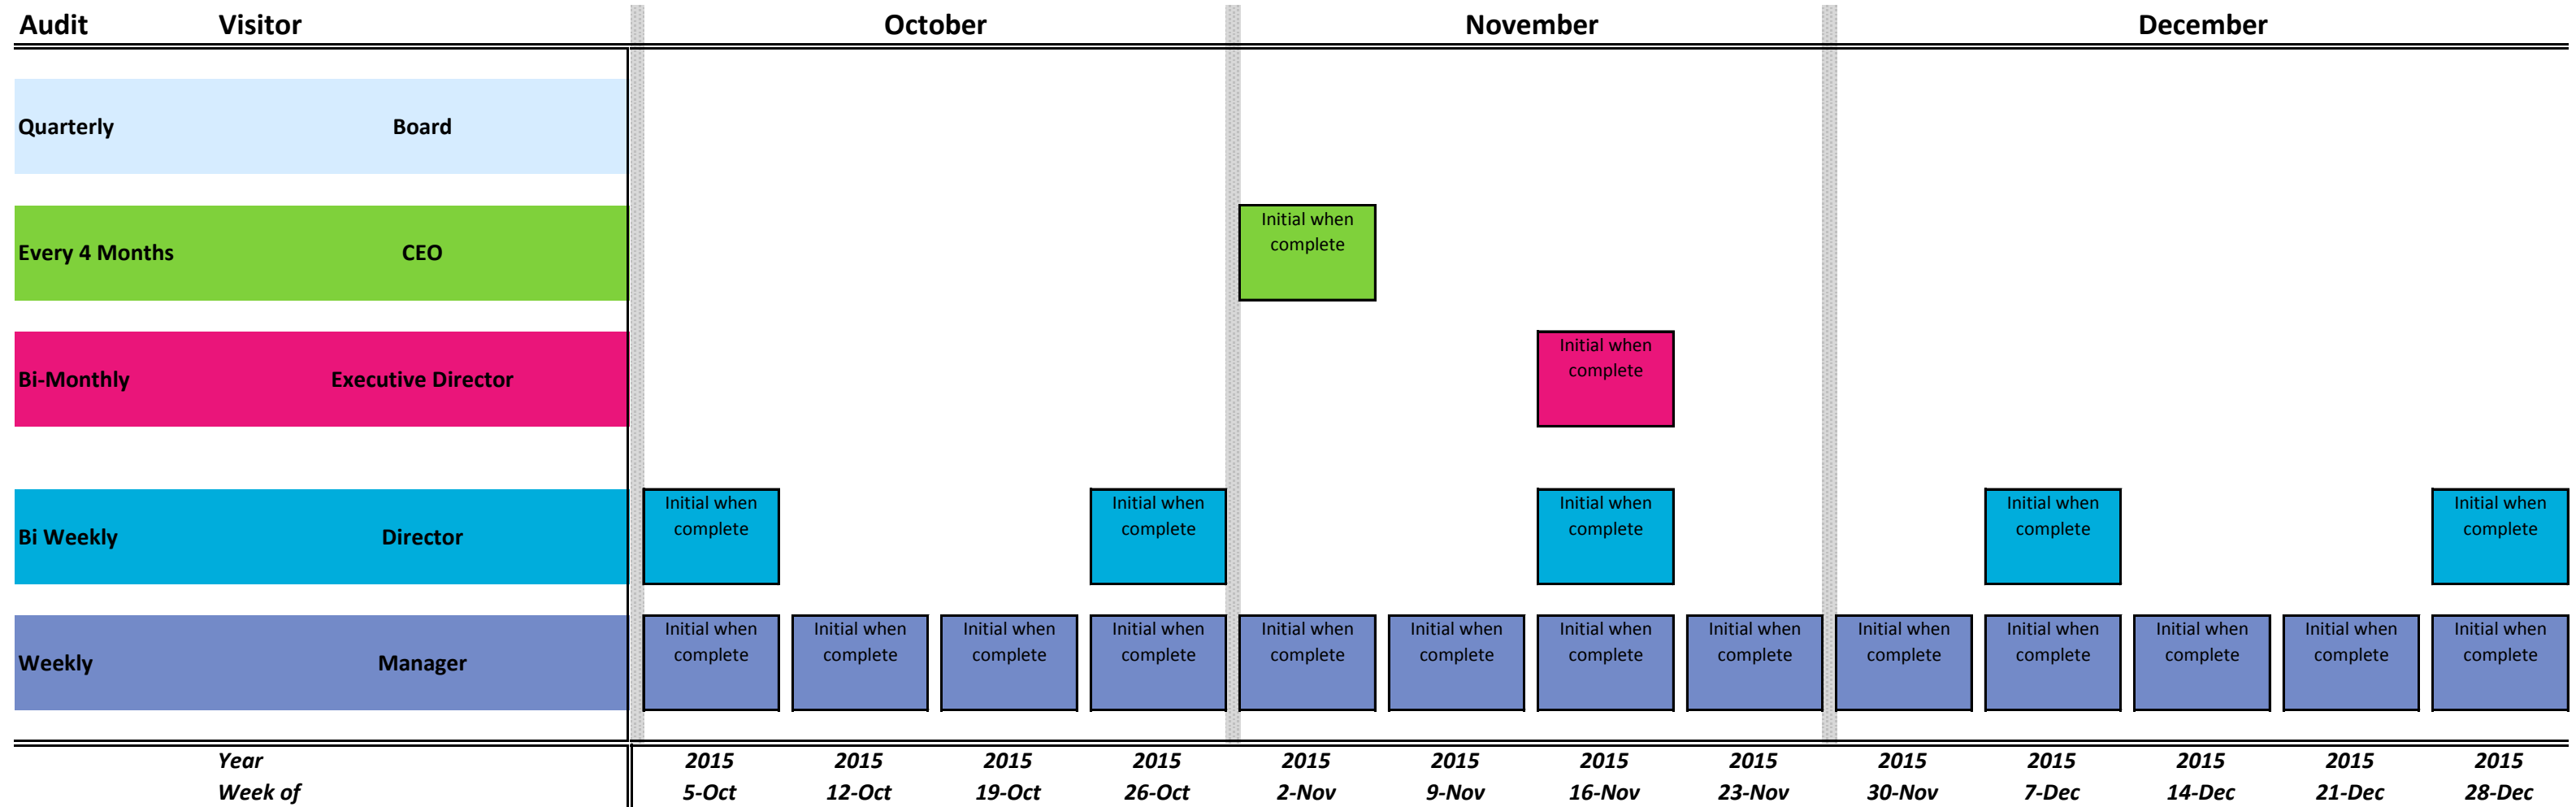

# Visit Pyramid 2015/2016

Location: Pharmacare PCH