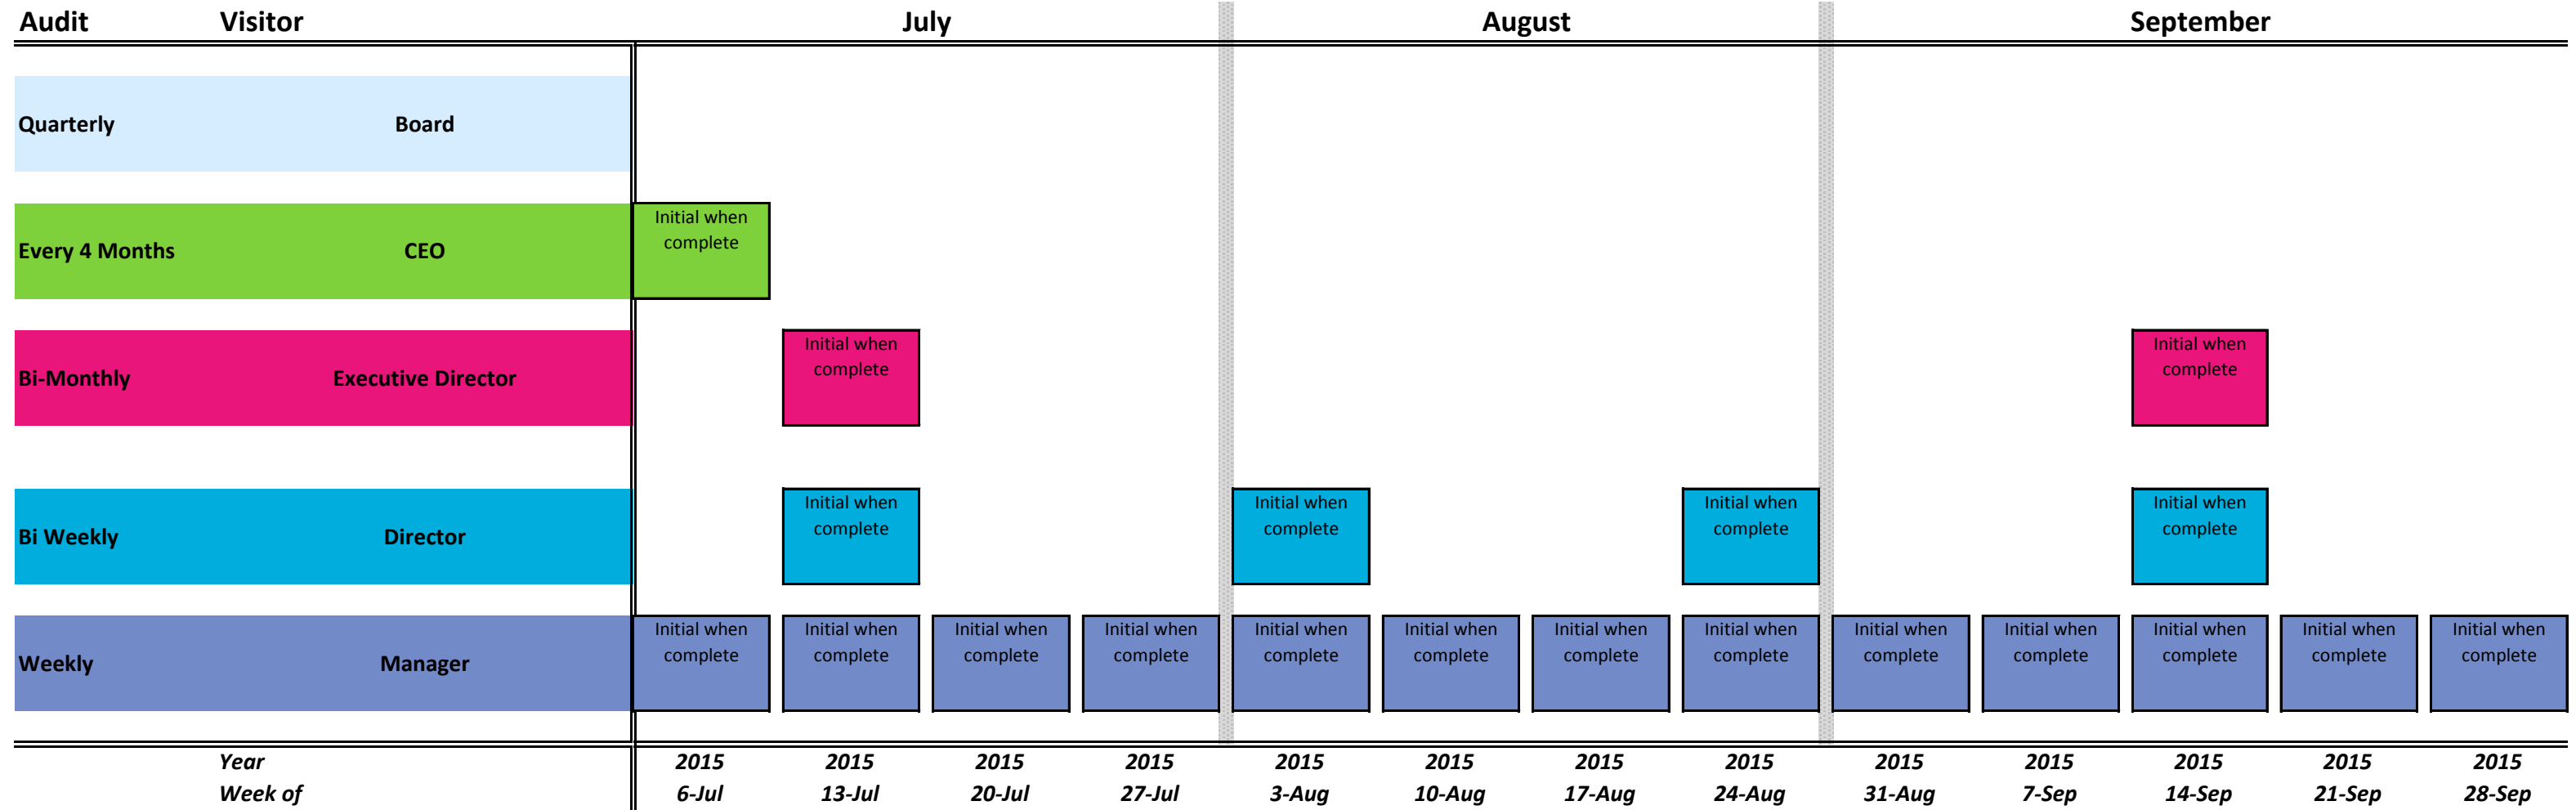

# Visit Pyramid 2015/2016

Location: Pharmacare PCH